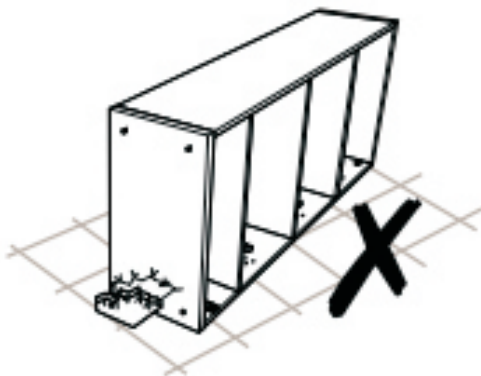

Julian Bowen Limited

Vivo 2 Seater Sofa

Assembly Instructions

No Extra
Tools Required

Julian Bowen Limited
(01623 727374)

HARDWARE

PARTS

Safety Advice

Small component parts could choke a child if swallowed.

We strongly recommend that you keep children well away from the work area.

It would be sensible to lay a sheet or blanket on the floor where you intend to work to avoid scratching this product and to protect your floor.