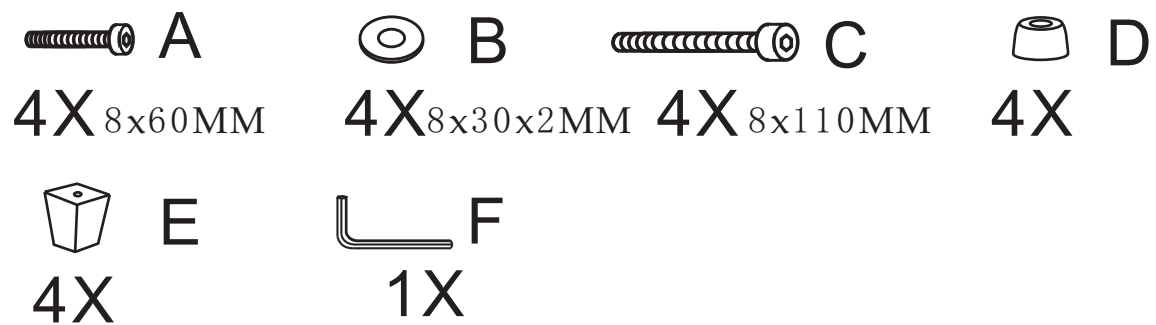

Julian Bowen Limited

Vivo 2 Seater Sofa

Assembly Instructions

No Extra
Tools Required

Julian Bowen Limited
(01623 727374)

HARDWARE

PARTS

Safety Advice