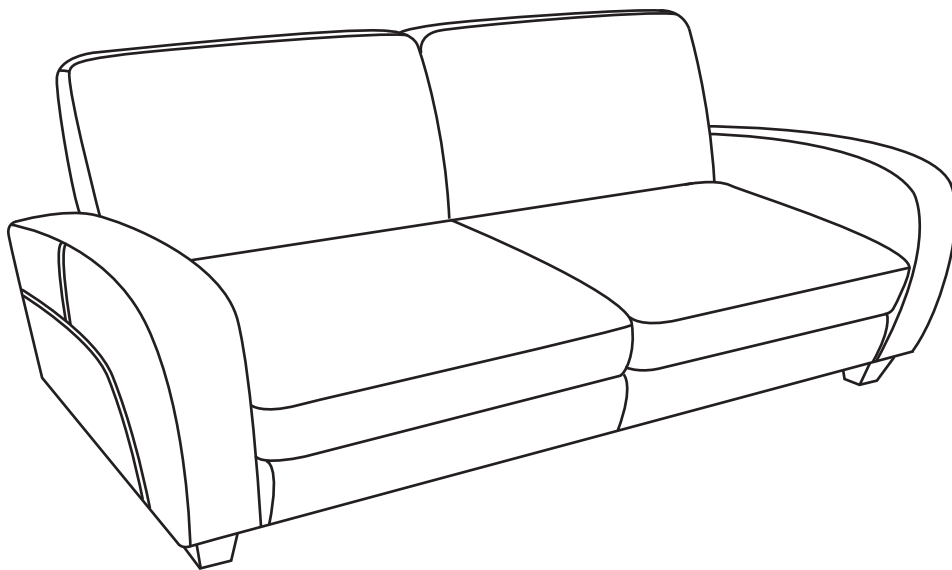

1

2

3

4

Your Vivo 2 seater sofa is now ready for use.

General Care

**Wipe clean with a slightly damp soft cloth.
Avoid the use of all household cleaners and abrasives.
When moving your furniture, carefully lift into place.
Never drag or push the pieces across the floor as this
will cause damage to the joints and could result in failure to
the product that will invalidate the warranty.**