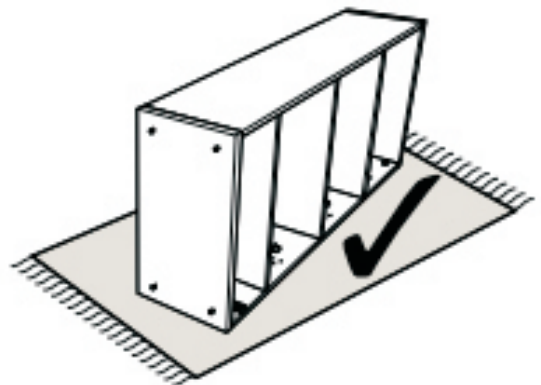

Julian Bowen Limited

Vivo 2 Seater Sofa

Assembly Instructions

No Extra
Tools Required

Julian Bowen Limited
(01623 727374)

HARDWARE

PARTS

Safety Advice