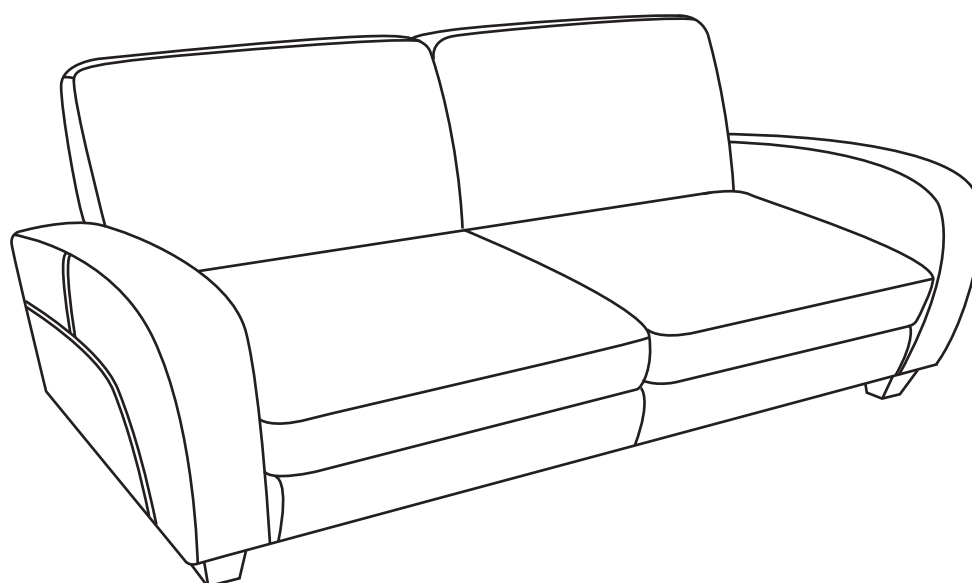

Julian Bowen Limited

Vivo 2 Seater Sofa

Assembly Instructions

No Extra
Tools Required

Julian Bowen Limited
(01623 727374)

HARDWARE

PARTS

Safety Advice