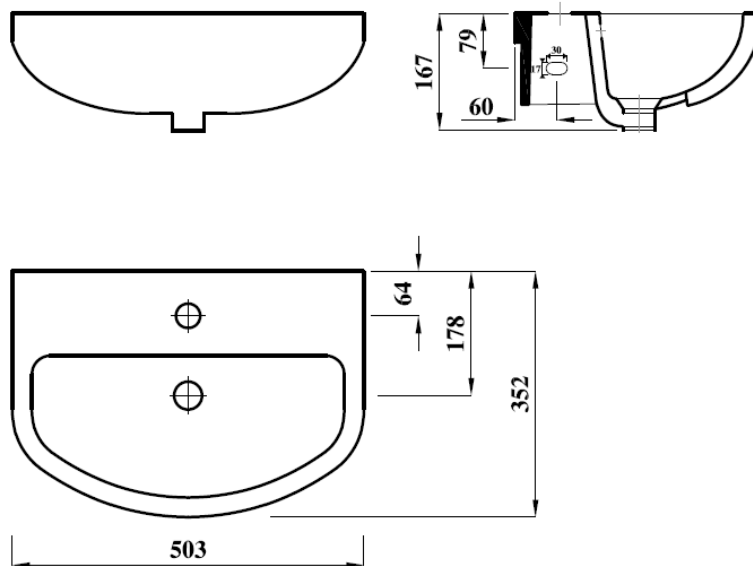

ATLAS PROFESSIONAL COLLECTION

ATLAS 50CM SEMI RECESSED BASIN 1TH

| | |
|---------------------|--|
| Product Code | ASWHGSR50BA1 |
| Weight (Kg) | 10 |
| Material | Vitreous China |
| Tap holes | 1 |
| Fixings | Supplied with cutting template and fixing brackets |
| Extras | Bottle trap - BOTRAPCH / Waste - TPOPRNEW |

Key features:

- CE Compliant
- Clean-lined
- Internal overflow
- Fully glazed at rear
- Lifetime ceramic guarantee*

Description:

Matching current trends, these basins are clean-lined and feature no soap dish indents or raised ridges that could act as dirt or germ traps, making cleaning and maintaining hygiene even easier.

All dimensions are approximate and subject to normal ceramic variation. Although every effort is made not to change the above product specification, Lecico reserve the right to do so without prior notification if necessary. *Against manufacturers defects. Full information on guarantees available upon request.