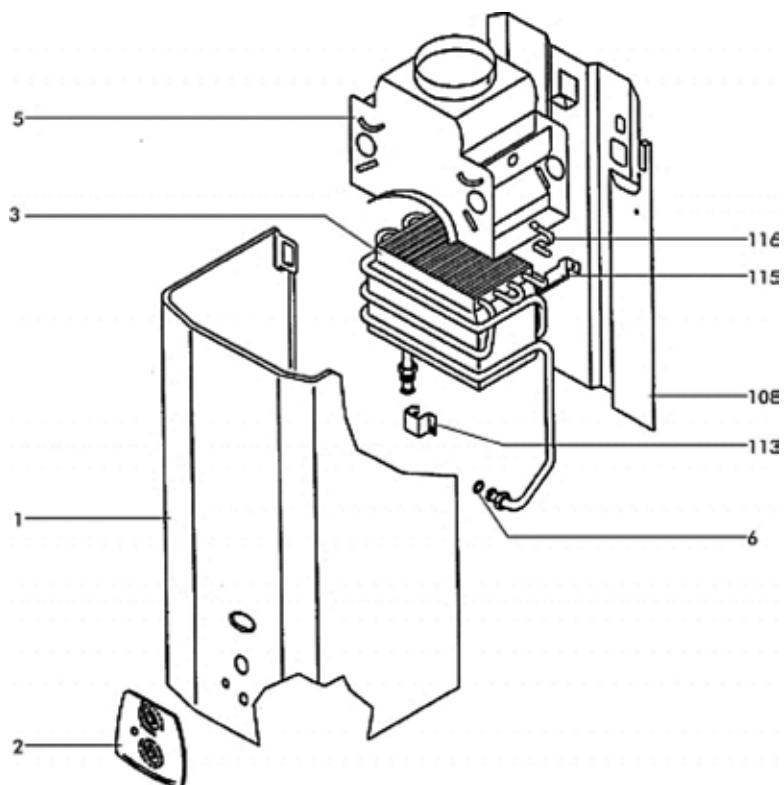

Morco D61E

External Components

- 1 D61E Front Cover
- 2 Bezel D61E
- 3 D61B/E Heat Exchanger
- 5 Diverter Hood D61B & D61E
- 6 HEAT EXCHANGER WASHER 10PK
- 108 D61B/E Base
- 113 Fixing Clamp
- 116 Heat Exchanger Spring Clip

Morco D61E Gas Assembly

Morco D61E Water Control Assembly

Morco D61E Pilot Assembly

- 68 Pilot Bracket
- 69 Thermocouple Locking Nut /10Pk
- 70 Spark Electrode
- 71 Thermocouple Locking Nut /10Pk
- 73 Pilot Gas Pipe
- 74 Pilot Washer 10/Pack
- 75 Pilot Injector (LPG)
- 76 Pilot Washer 10/Pack
- 77 Pilot Burner
- 80 Pilot Assembly
- 86 D61B/E Thermocouple C/W Sensor
- 90 Spark Wire
- 91 Spark Button Insert
- 92 Spark Igniter Button
- 93 Spark Generator
- 94 Spark Generator Bracket
- 95 Spark Button Guide Bracket
- 96 Spark Assembly Mounting Bracket
- 97 Battery Cap