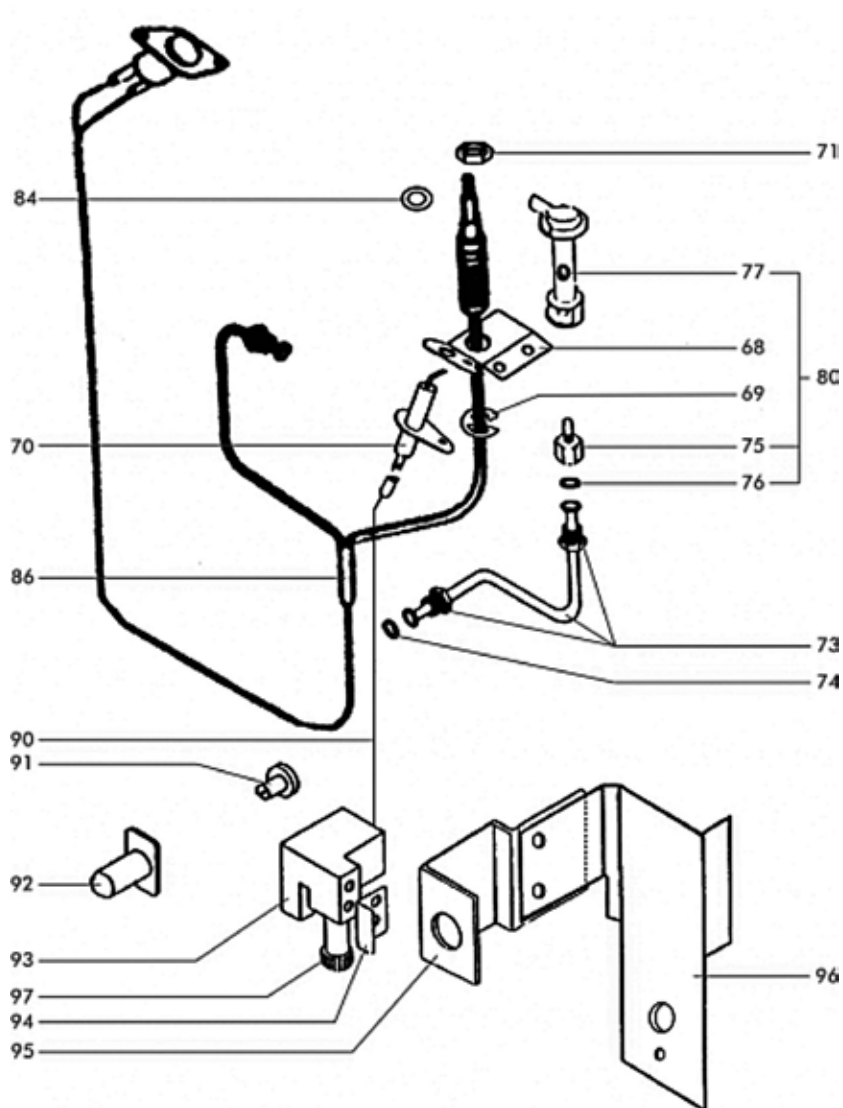

Morco D61E

External Components

- 1 D61E Front Cover
- 2 Bezel D61E
- 3 D61B/E Heat Exchanger
- 5 Diverter Hood D61B & D61E
- 6 HEAT EXCHANGER WASHER 10PK
- 108 D61B/E Base
- 113 Fixing Clamp
- 116 Heat Exchanger Spring Clip

Morco D61E Gas Assembly

Morco D61E Water Control Assembly

Morco D61E Pilot Assembly

- 68 Pilot Bracket
- 69 Thermocouple Locking Nut /10Pk
- 70 Spark Electrode
- 71 Thermocouple Locking Nut /10Pk
- 73 Pilot Gas Pipe
- 74 Pilot Washer 10/Pack
- 75 Pilot Injector (LPG)
- 76 Pilot Washer 10/Pack
- 77 Pilot Burner
- 80 Pilot Assembly
- 86 D61B/E Thermocouple C/W Sensor
- 90 Spark Wire
- 91 Spark Button Insert
- 92 Spark Igniter Button
- 93 Spark Generator
- 94 Spark Generator Bracket
- 95 Spark Button Guide Bracket
- 96 Spark Assembly Mounting Bracket
- 97 Battery Cap

Morco D61B

External Components

- 1 D61B Front Cover
- 2 Bezel (white)
- 3 D61B/E Heat Exchanger
- 5 Diverter Hood D61B & D61E
- 6 HEAT EXCHANGER WASHER 10PK
- 108 D61B/E Base
- 113 Fixing Clamp
- 116 Heat Exchanger Spring Clip