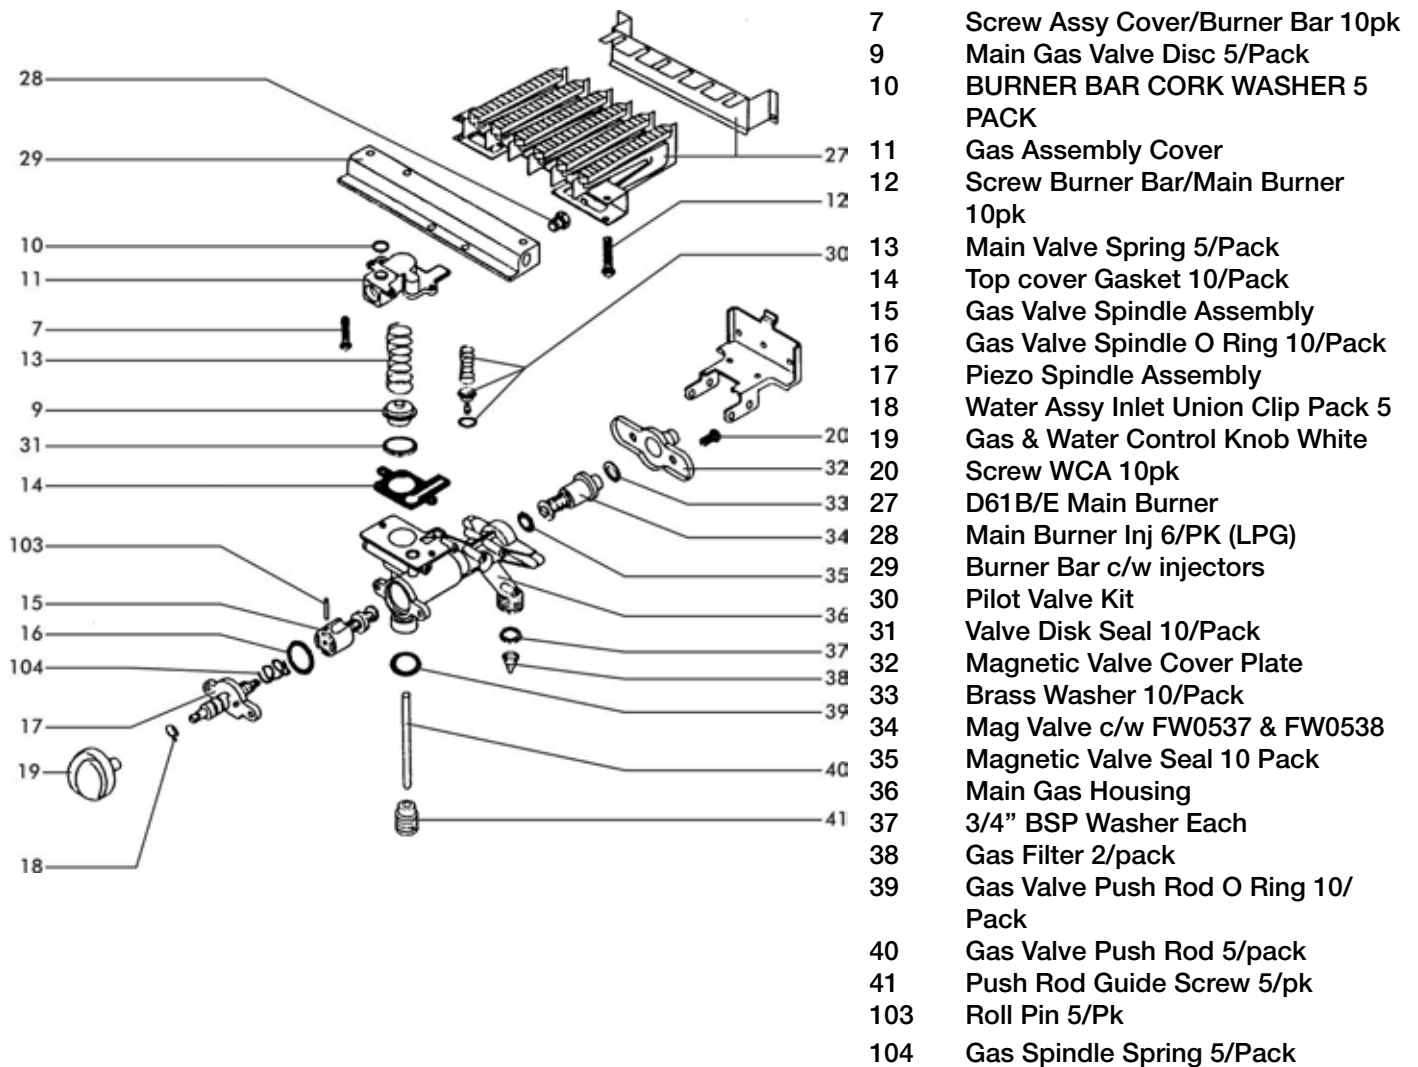

Morco D61B Gas Assembly