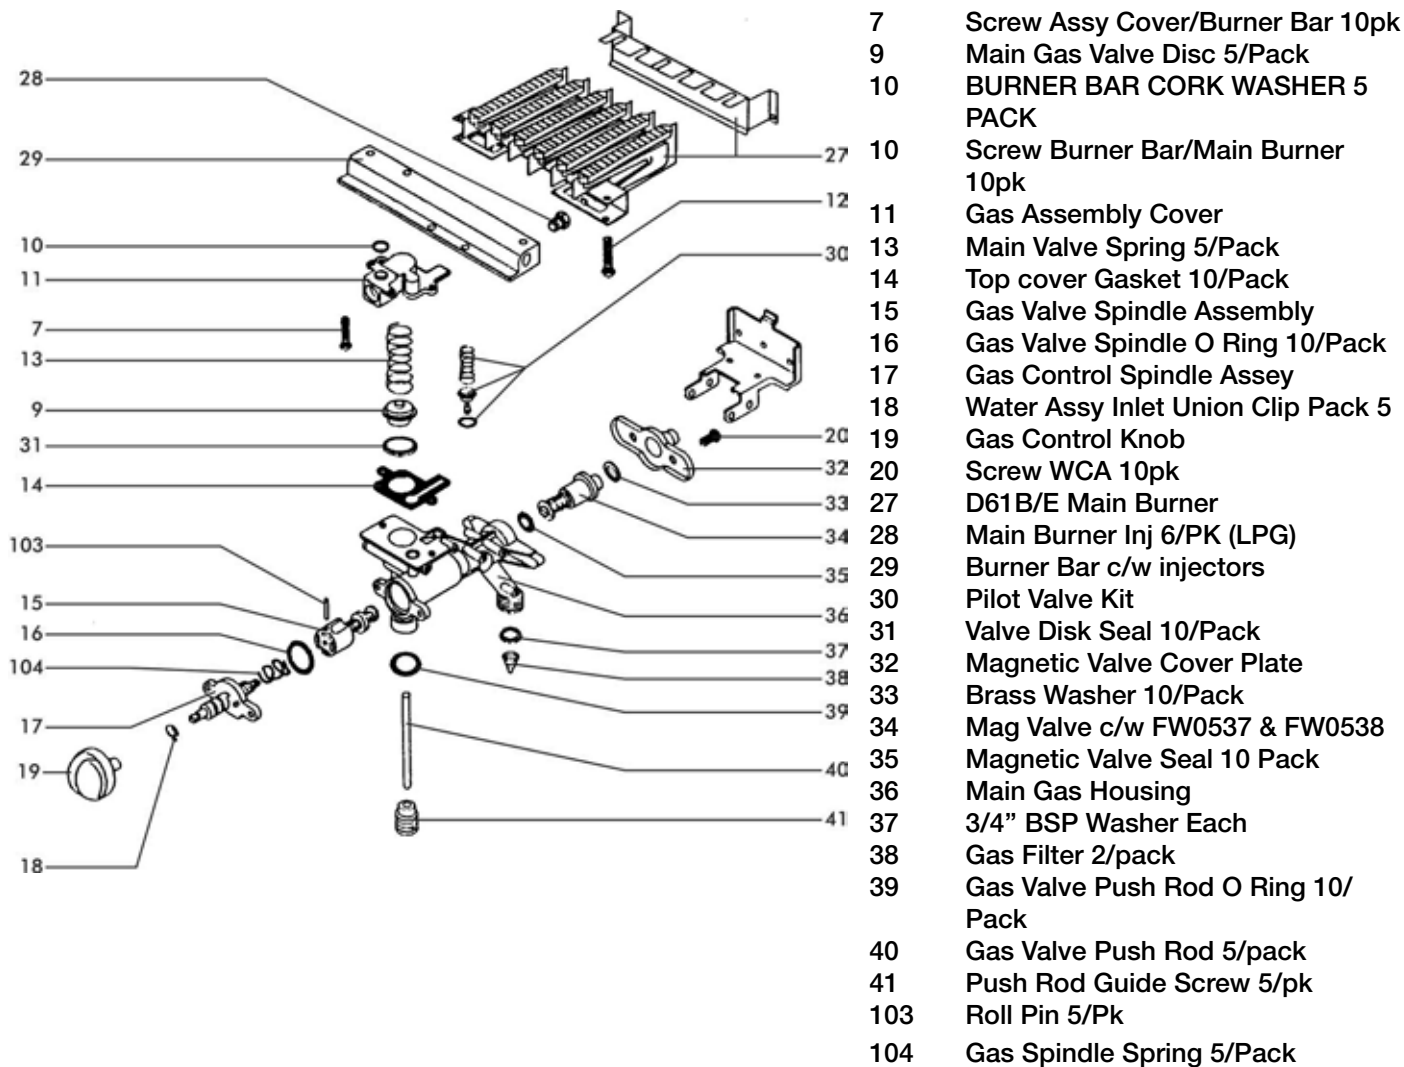

Morco D61E

External Components

- 1 D61E Front Cover
- 2 Bezel D61E
- 3 D61B/E Heat Exchanger
- 5 Diverter Hood D61B & D61E
- 6 HEAT EXCHANGER WASHER 10PK
- 108 D61B/E Base
- 113 Fixing Clamp
- 116 Heat Exchanger Spring Clip

Morco D61E Gas Assembly

Morco D61E Water Control Assembly

Morco D61E Pilot Assembly

- 68 Pilot Bracket
- 69 Thermocouple Locking Nut /10Pk
- 70 Spark Electrode
- 71 Thermocouple Locking Nut /10Pk
- 73 Pilot Gas Pipe
- 74 Pilot Washer 10/Pack
- 75 Pilot Injector (LPG)
- 76 Pilot Washer 10/Pack
- 77 Pilot Burner
- 80 Pilot Assembly
- 86 D61B/E Thermocouple C/W Sensor
- 90 Spark Wire
- 91 Spark Button Insert
- 92 Spark Igniter Button
- 93 Spark Generator
- 94 Spark Generator Bracket
- 95 Spark Button Guide Bracket
- 96 Spark Assembly Mounting Bracket
- 97 Battery Cap

Morco D61B

External Components

- 1 D61B Front Cover
- 2 Bezel (white)
- 3 D61B/E Heat Exchanger
- 5 Diverter Hood D61B & D61E
- 6 HEAT EXCHANGER WASHER 10PK
- 108 D61B/E Base
- 113 Fixing Clamp
- 116 Heat Exchanger Spring Clip