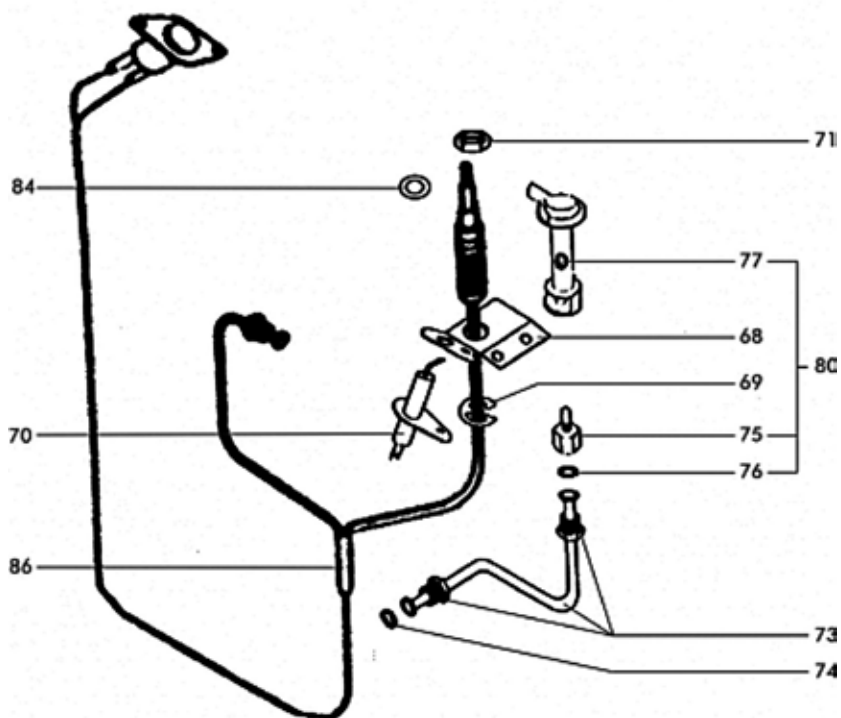

Morco D61B Pilot Assembly

- 68 Pilot Bracket
- 69 Thermocouple Locking Nut /10Pk
- 70 Spark Electrode
- 71 Thermocouple Locking Nut /10Pk
- 73 Pilot Gas Pipe
- 74 Pilot Washer 10/Pack
- 75 Pilot Injector (LPG)
- 76 Pilot Washer 10/Pack
- 77 Pilot Burner
- 80 Pilot Assembly
- 86 D61B/E Thermocouple C/W Sensor