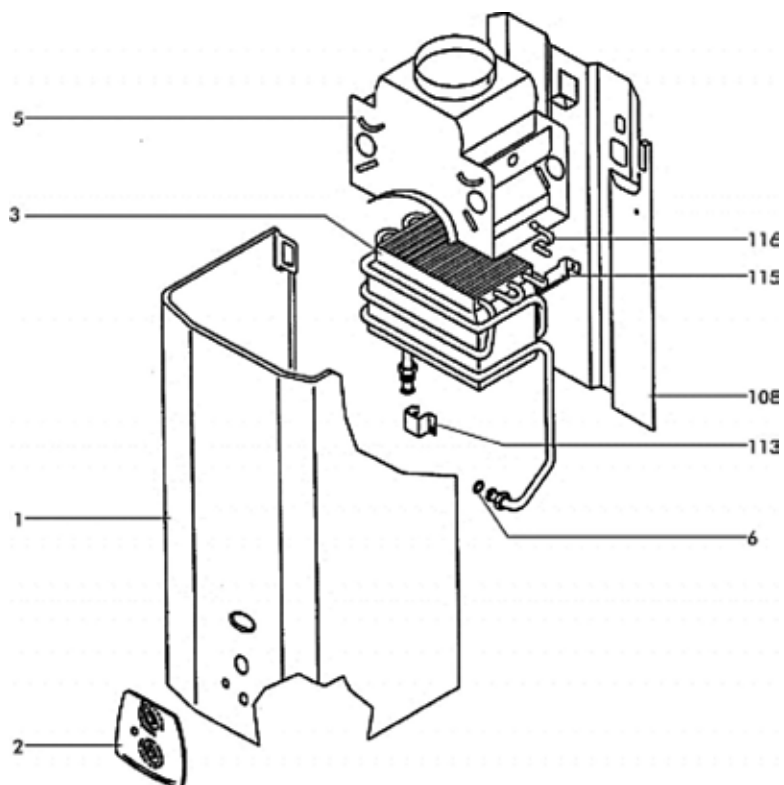

Morco D61B

External Components

- 1 D61B Front Cover
- 2 Bezel (white)
- 3 D61B/E Heat Exchanger
- 5 Diverter Hood D61B & D61E
- 6 HEAT EXCHANGER WASHER 10PK
- 108 D61B/E Base
- 113 Fixing Clamp
- 116 Heat Exchanger Spring Clip