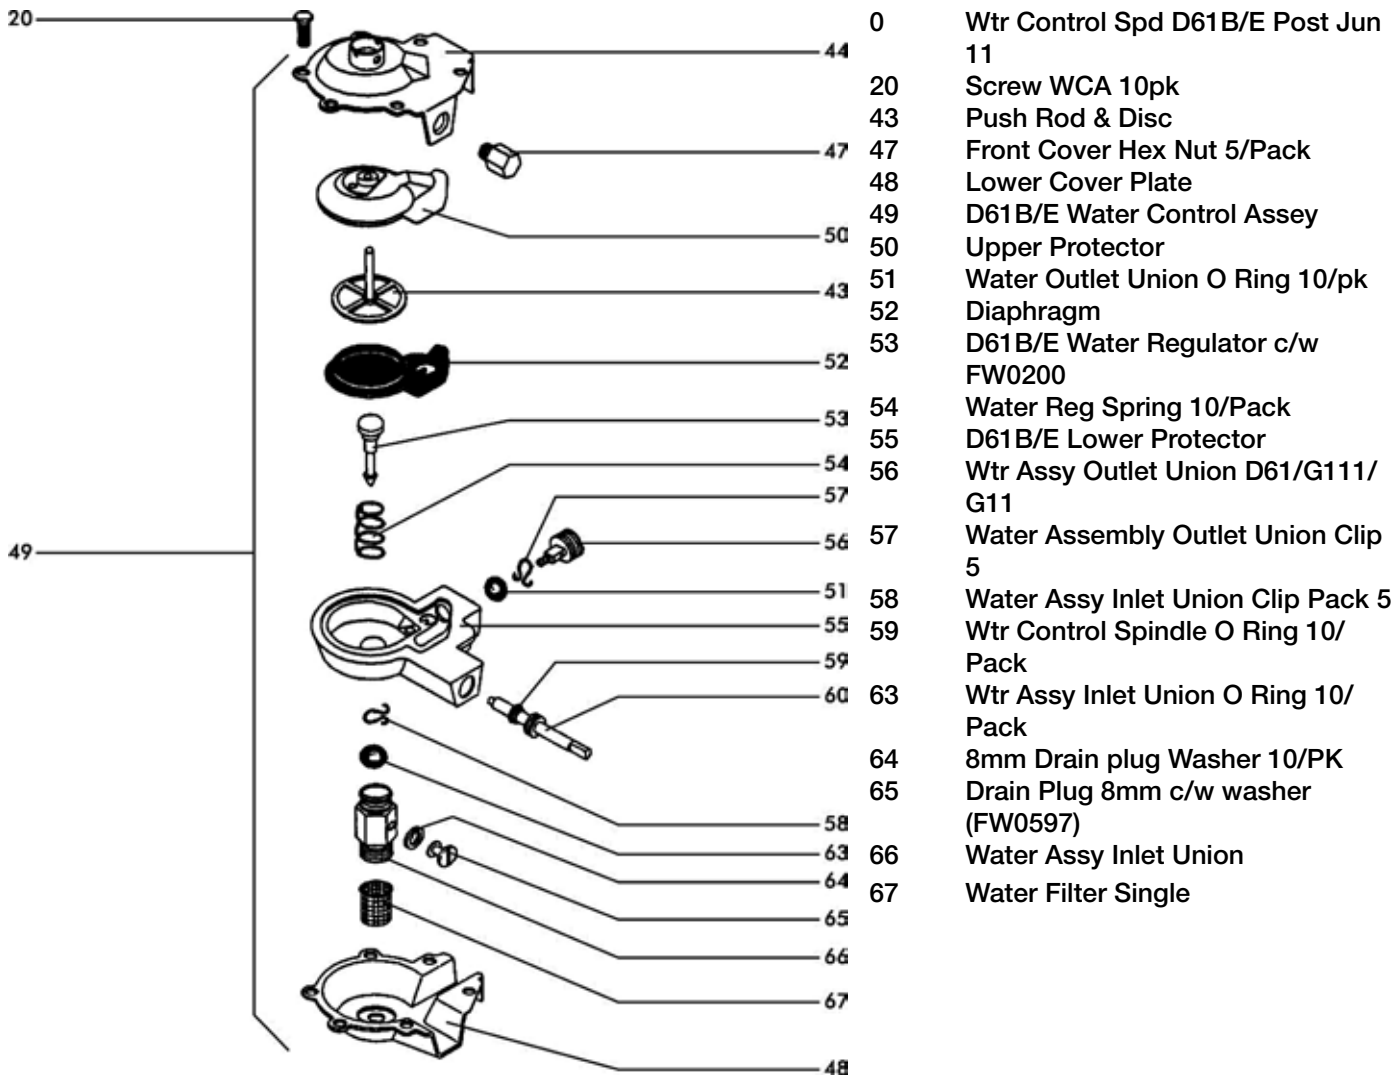

Morco D61E Gas Assembly

Morco D61E Water Control Assembly

Morco D61E Pilot Assembly

- 68 Pilot Bracket
- 69 Thermocouple Locking Nut /10Pk
- 70 Spark Electrode
- 71 Thermocouple Locking Nut /10Pk
- 73 Pilot Gas Pipe
- 74 Pilot Washer 10/Pack
- 75 Pilot Injector (LPG)
- 76 Pilot Washer 10/Pack
- 77 Pilot Burner
- 80 Pilot Assembly
- 86 D61B/E Thermocouple C/W Sensor
- 90 Spark Wire
- 91 Spark Button Insert
- 92 Spark Igniter Button
- 93 Spark Generator
- 94 Spark Generator Bracket
- 95 Spark Button Guide Bracket
- 96 Spark Assembly Mounting Bracket
- 97 Battery Cap

Morco D61B

External Components

- 1 D61B Front Cover
- 2 Bezel (white)
- 3 D61B/E Heat Exchanger
- 5 Diverter Hood D61B & D61E
- 6 HEAT EXCHANGER WASHER 10PK
- 108 D61B/E Base
- 113 Fixing Clamp
- 116 Heat Exchanger Spring Clip

Morco D61B Gas Assembly

Morco D61B Water Control Assembly

Morco D61B Pilot Assembly

- 68 Pilot Bracket
- 69 Thermocouple Locking Nut /10Pk
- 70 Spark Electrode
- 71 Thermocouple Locking Nut /10Pk
- 73 Pilot Gas Pipe
- 74 Pilot Washer 10/Pack
- 75 Pilot Injector (LPG)
- 76 Pilot Washer 10/Pack
- 77 Pilot Burner
- 80 Pilot Assembly
- 86 D61B/E Thermocouple C/W Sensor