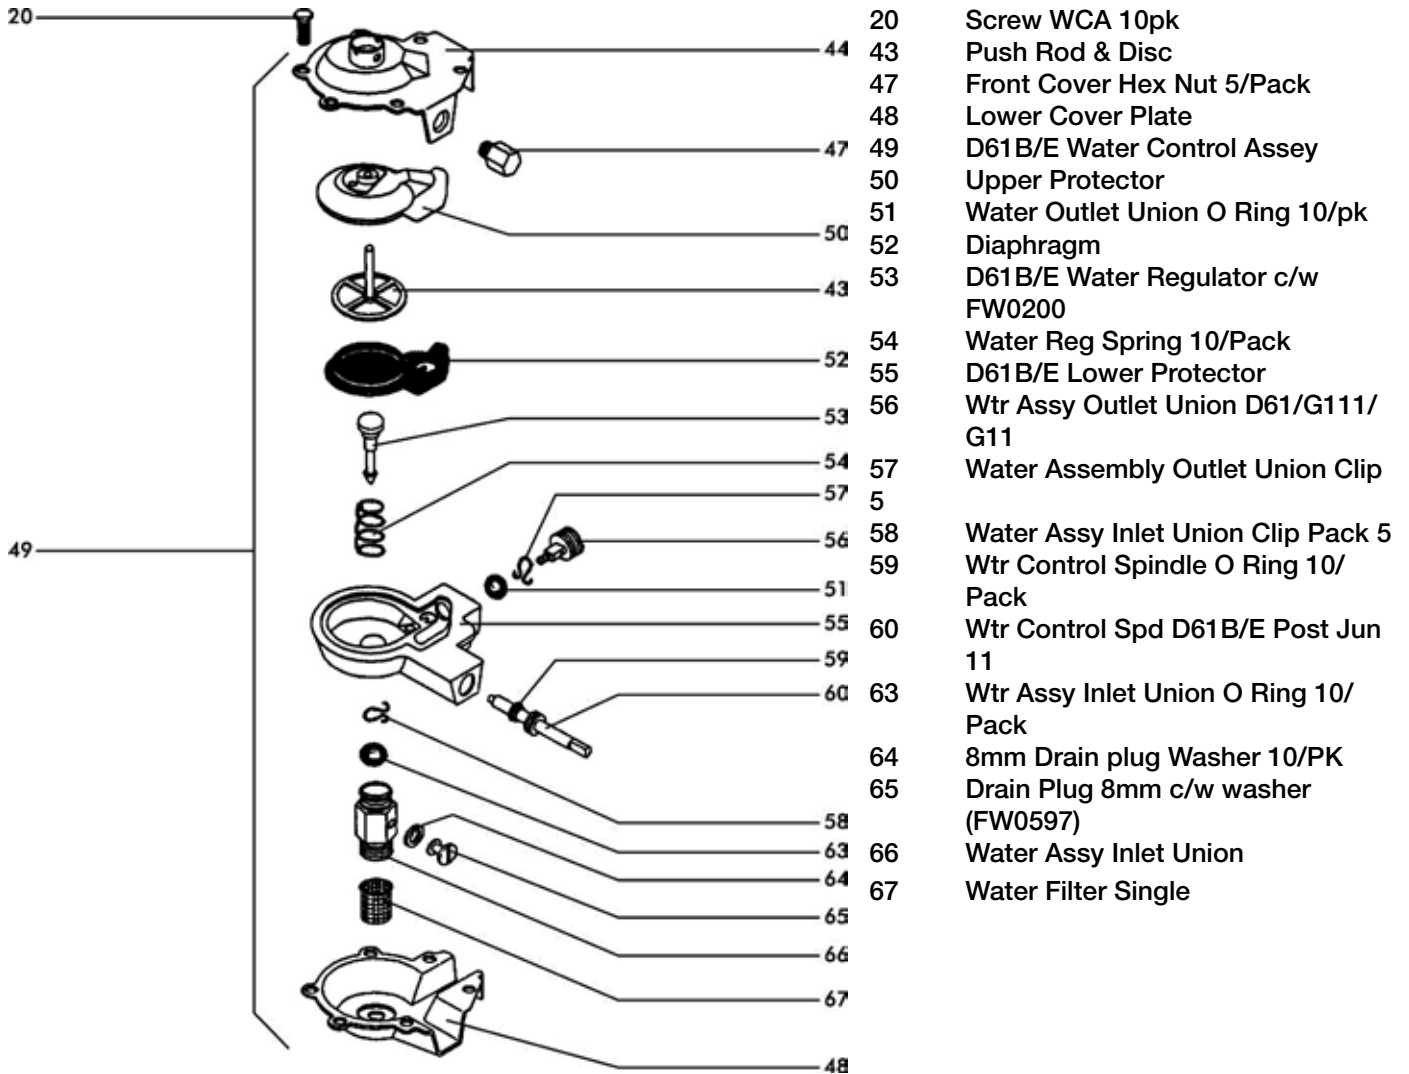

Morco D61E

External Components

- 1 D61E Front Cover
- 2 Bezel D61E
- 3 D61B/E Heat Exchanger
- 5 Diverter Hood D61B & D61E
- 6 HEAT EXCHANGER WASHER 10PK
- 108 D61B/E Base
- 113 Fixing Clamp
- 116 Heat Exchanger Spring Clip

Morco D61E Gas Assembly

Morco D61E Water Control Assembly

Morco D61E Pilot Assembly

- 68 Pilot Bracket
- 69 Thermocouple Locking Nut /10Pk
- 70 Spark Electrode
- 71 Thermocouple Locking Nut /10Pk
- 73 Pilot Gas Pipe
- 74 Pilot Washer 10/Pack
- 75 Pilot Injector (LPG)
- 76 Pilot Washer 10/Pack
- 77 Pilot Burner
- 80 Pilot Assembly
- 86 D61B/E Thermocouple C/W Sensor
- 90 Spark Wire
- 91 Spark Button Insert
- 92 Spark Igniter Button
- 93 Spark Generator
- 94 Spark Generator Bracket
- 95 Spark Button Guide Bracket
- 96 Spark Assembly Mounting Bracket
- 97 Battery Cap

Morco D61B

External Components

- 1 D61B Front Cover
- 2 Bezel (white)
- 3 D61B/E Heat Exchanger
- 5 Diverter Hood D61B & D61E
- 6 HEAT EXCHANGER WASHER 10PK
- 108 D61B/E Base
- 113 Fixing Clamp
- 116 Heat Exchanger Spring Clip