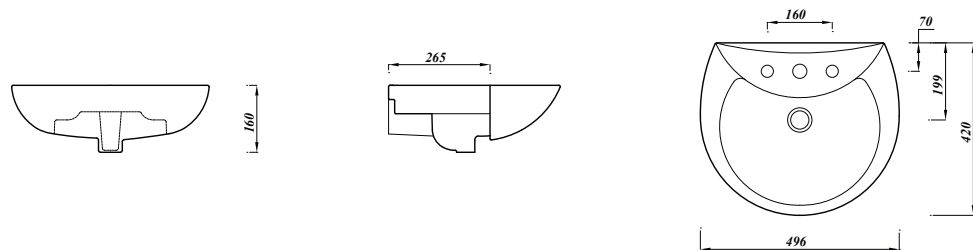

CI/SFB
(74)

**Overview:**

This classic round C shaped semi recessed basin is ideal for counter top and furniture mounting.

**Key product features:**

- Internal overflow
- Chrome effect overflow ring
- CE Compliant
- C shape design

Product:	50cm Round semi recessed basin
One tap hole code:	ASWHSR50BA1
Two tap hole code:	ASWHSR50BA2
Weight in kg:	9.5
Colour:	White
Material:	Vitreous china
Standard:	EN14688-CL15
DOP:	WBVC2
BiM download:	×
CAD download:	✓
Extras:	Bottle trap - BOTRAPCH / Waste - TPOPRNEW

Shown: 50cm round semi recessed basin with mono mixer tap.  
ASWHSR50BA1 - TPASHBASIN

**Special notes**

Semi recessed basin fits into 300mm deep furniture.  
Includes fixing brackets and cutting template.

All dimensions are approximate and subject to normal ceramic variation.  
Although every effort is made not to change the above product specification, Lecico reserve the right to do so without prior notification if necessary.