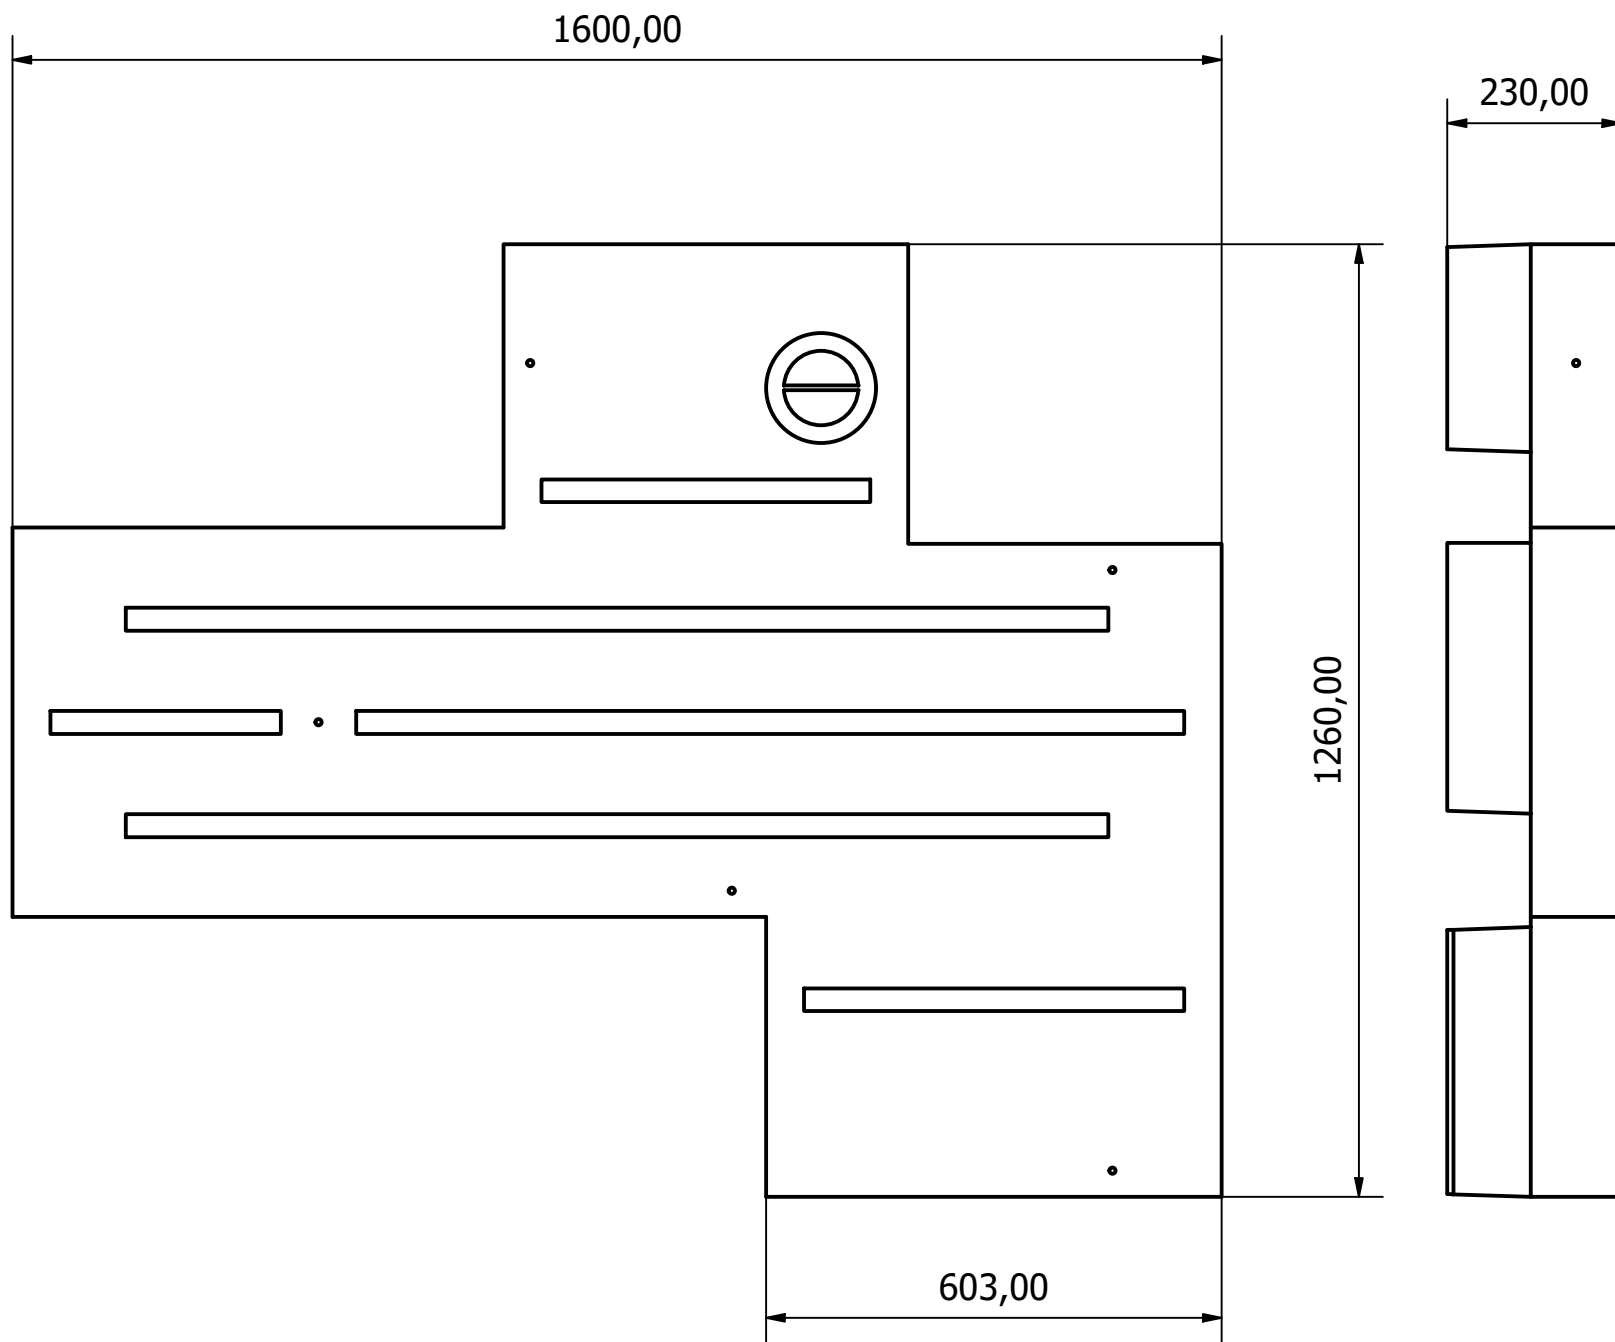

DO NOT SCALE UNLESS STATED - IF IN DOUBT ASK

REV	ZONE	DESCRIPTION	DATE

Wydale Plastics Ltd
 Cathole Bridge Rd,
 Crewkerne,
 Somerset,
 TA18 8RF
 Tel: 01460 73212
 Fax: 01460 77348

CUSTOMER: Wydale Plastics Ltd	
PROJECT: VW Crafter / MAN Underslung Tank	
DRAWN DATE: 29/11/2021	DESIGNED BY: joshv
SHEET 1 OF 1	REV A
DRAWING NO:	

THIS DRAWING AND THE INFORMATION THEREON IS THE SOLE PROPERTY OF WYDALE PLASTICS LTD AND SHALL NOT BE COPIED OR REPRODUCED WITHOUT THE CONSENT OF WYDALE PLASTICS LTD. DIMENSIONS ARE ALL IN MM UNLESS OTHERWISE STATED. WHILST EVERY EFFORT IS MADE TO ENSURE ACCURACY, ALL DIMENSIONS AND VOLUMES QUOTED ARE SUBJECT TO A +/- 2% VARIATION DUE TO THE MANUFACTURING PROCESS. PLEASE CALL FOR MORE INFORMATION IF REQUIRED.