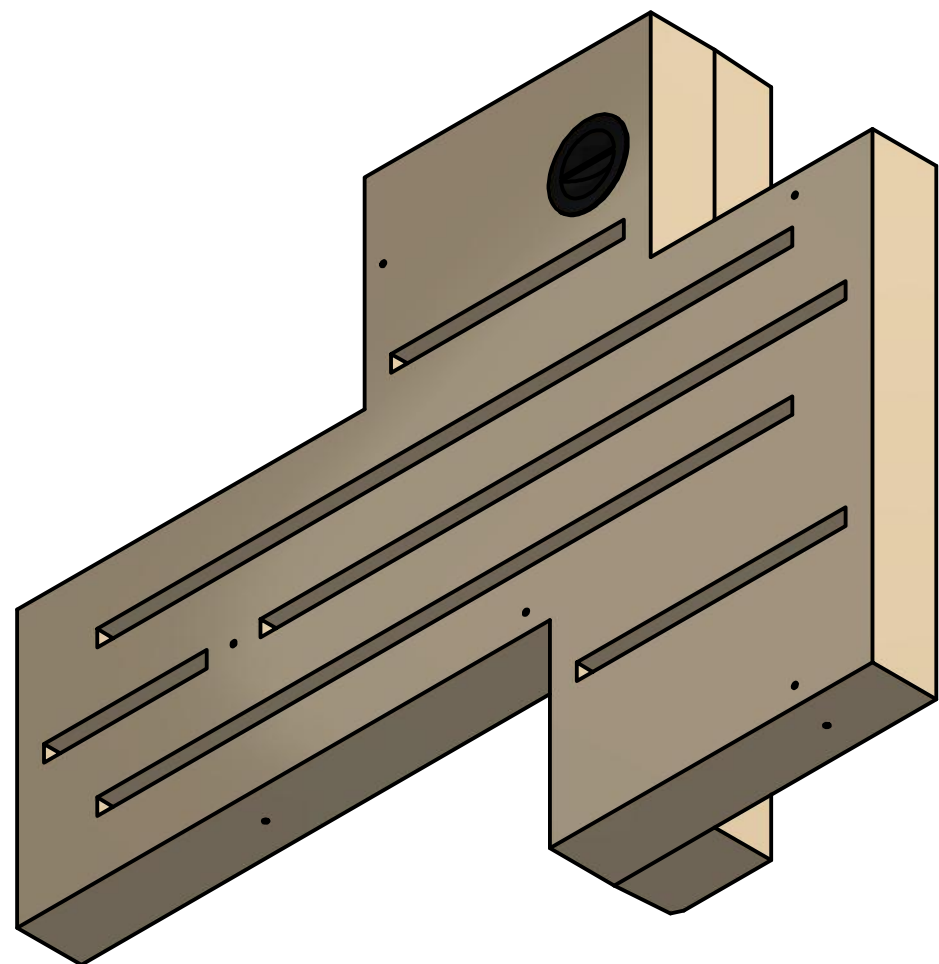

DO NOT SCALE UNLESS STATED - IF IN DOUBT ASK

REV	ZONE	DESCRIPTION	DATE

Wydale Plastics Ltd
 Cathole Bridge Rd,
 Crewkerne,
 Somerset,
 TA18 8RF
 Tel: 01460 73212
 Fax: 01460 77348

CUSTOMER: Wydale Plastics Ltd	
PROJECT: VW Crafter / MAN Underslung Tank	
DRAWN DATE: 29/11/2021	DESIGNED BY: joshv
SHEET 1 OF 1	REV A
DRAWING NO:	

THIS DRAWING AND THE INFORMATION THEREON IS THE SOLE PROPERTY OF WYDALE PLASTICS LTD AND SHALL NOT BE COPIED OR REPRODUCED WITHOUT THE CONSENT OF WYDALE PLASTICS LTD. DIMENSIONS ARE ALL IN MM UNLESS OTHERWISE STATED. WHILST EVERY EFFORT IS MADE TO ENSURE ACCURACY, ALL DIMENSIONS AND VOLUMES QUOTED ARE SUBJECT TO A +/- 2% VARIATION DUE TO THE MANUFACTURING PROCESS. PLEASE CALL FOR MORE INFORMATION IF REQUIRED.