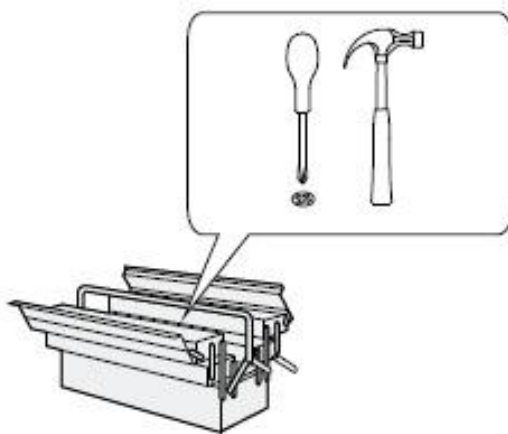

Julian Bowen Limited

Davenport Dining Chair

Assembly Instructions

Julian Bowen Limited
(01623 727374)

HARDWARE

A

12x

B