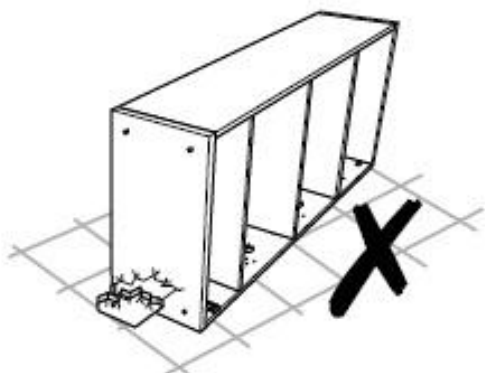

Julian Bowen Limited

Davenport Dining Chair

Assembly Instructions

Julian Bowen Limited
(01623 727374)

HARDWARE

A

12x

B