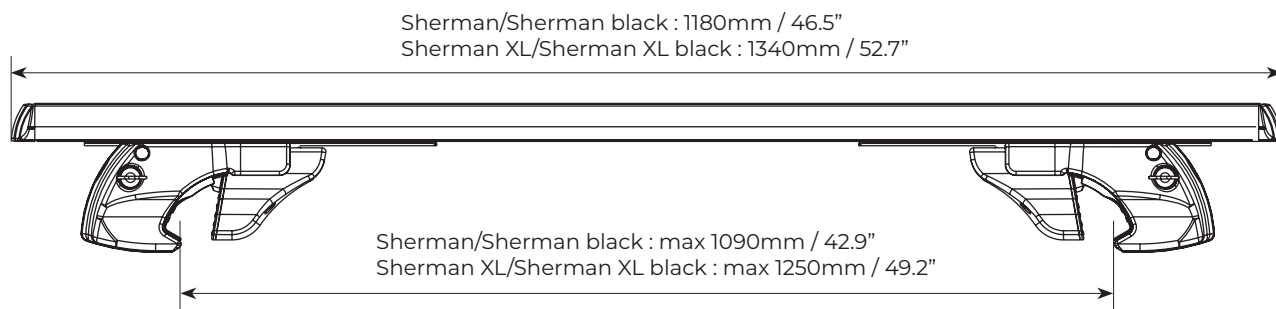

BARRE DA TETTO
ROOF BARS
BARRAS DE TECHO
BARRES DE TOIT
DACHTRÄGER

MENABO
free time on the move

SHERMAN

Silver

Black

INCLUDED

COMPLIANT WITH
DIN 75302:2019

TESTED
CITY CRASH ✓

Barre da tetto dall'ottimo rapporto qualità-prezzo, con profilo in alluminio, provviste di scanalatura per il montaggio rapido degli accessori tramite viti a "T" e gomma anti-fischio. Dotate di serratura antifurto. Disponibili in 2 lunghezze e nelle versioni black o silver.

Aluminium roof bars, at the best value for money, with groove ready for "T-mounting" of any accessory, and with possibility to fit the noise reduction kit. Equipped with anti-theft lock. Available in 2 lengths in black or silver variants.

Sherman silver	Art.000095900000	
Sherman XL silver	Art.000094700000	
Sherman black	Art.000122800000	
Sherman XL black	Art.000122900000	
 Peso prodotto Product weight	Sherman silver Sherman black	3,3kg / 7.3lb
	Sherman XL silver Sherman XL black	3,5kg / 7.7lb
Materiale Material	Alluminio Aluminium	
 Portata massima Max load	max 90kg/198lb	
 Serratura antifurto Anti-theft lock	✓	
 Tetti auto compatibili Compatible vehicle roof types	Raised rails	✓
	Flush rails	x
	Smooth roof	x
	Fixed points	x