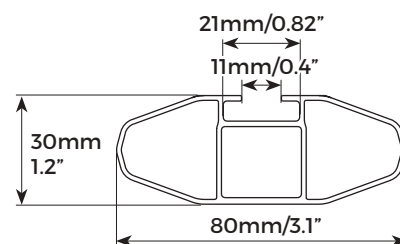

Art.	Leopard silver	000088700000
	Leopard silver L	000088600000
	Leopard black	000123700000
	Leopard black L	000123600000
	Leopard silver	4kg / 8.8lb
	Leopard silver L	4,3kg / 9.2lb
	Leopard black	4kg / 8.8lb
	Leopard black L	4,3kg / 9.2lb
Materiale Material Matière	Alluminio Aluminium Aluminio	
	max 75kg/165lb	
	✓