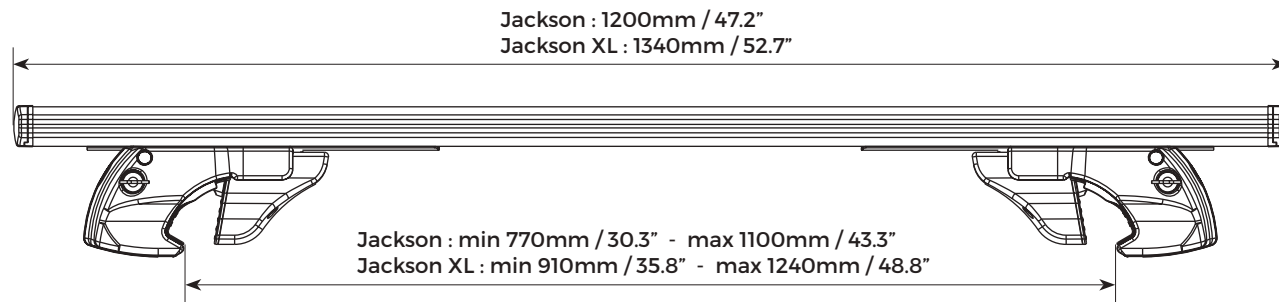

Art.	Jackson	000112800000
	Jackson XL	000112900000
	Jackson Black	000123100000
	Jackson XL black	000123200000
	Jackson Jackson Black	3,5kg / 7.7lb
	Jackson XL Jackson XL Black	4kg / 8.8lb
Materiale Material Matière	Alluminio Aluminium Aluminio	
	MAX LOAD	max 90kg/198lb
		✓