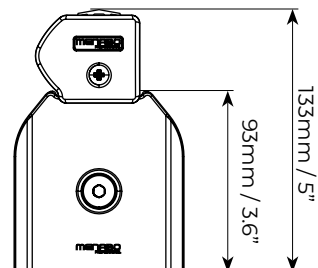

Professional Airdyn D

Art.	000131800000
Peso barre Roof bars weight	3x 8kg / 17.6lb
Portata max Max load	max 150kg/331lb
Serratura antifurto Anti-theft system	Optional kit 000084800000
L x W x H : 173,5x15x11,7cm / 68.3x6x4.6"	8,8kg / 19.4lb
L x W x H : 173,5x80x155cm / 68.3x31.5x61"	549kg / 1210.3lb
	Pz: 60
Ean-13	8003168050308