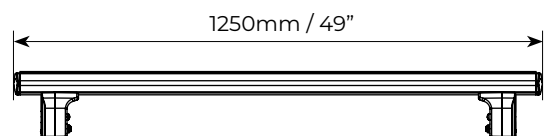

Professional Airdyn L

Art.	000135100000
	2x
Peso barre Roof bars weight	4,3kg / 9.5lb
Portata max Max load	max 100kg/220.5lb
Serratura antifurto Anti-theft system	Optional kit 000084800000
	L x W x H : 148,7x15x11,7cm / 58.5x6x4.6"
	5,4kg / 11.9lb
	L x W x H : 149x80x155cm / 58.6x31.5x61"
	345kg / 760.5lb
	Pz: 60
Ean-13	8003168050933