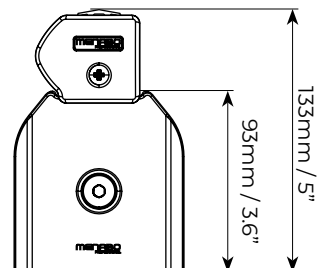

Professional Airdyn L

Art.	000135100000
	2x
Peso barre Roof bars weight	4,3kg / 9.5lb
Portata max Max load	max 100kg/220.5lb
Serratura antifurto Anti-theft system	Optional kit 000084800000
	L x W x H : 148,7x15x11,7cm / 58.5x6x4.6"
	5,4kg / 11.9lb
	L x W x H : 149x80x155cm / 58.6x31.5x61"
	345kg / 760.5lb
	Pz: 60
Ean-13	8003168050933