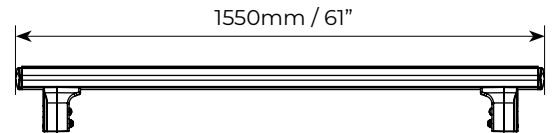

Professional Airdyn N

Art.	000135300000
	3x
Peso barre Roof bars weight	7,7kg / 17lb
Portata max Max load	max 150kg/331lb
Serratura antifurto Anti-theft system	Optional kit 000084800000
	L x W x H: 173,5x15x11,7cm / 68.3x6x4.6"
	8,5kg / 18.7lb
	L x W x H: 173,5x80x155cm / 68.3x31.5x61"
	531kg / 1170.6lb
	Pz: 60
Ean-13	8003168050964

Visita il sito per scoprire gli accessori più adatti alle tue esigenze.

Visit the website to discover the accessories that best suit your needs.

F.lli Menabò s.r.l.

Via 8 Marzo 3,
42025 Cavriago (RE), Italy
customer@flli-menabo.it
www.menabocaraccessories.com