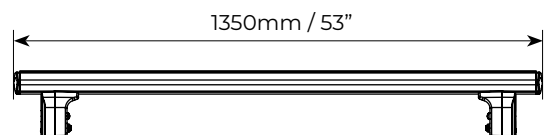

Professional Airdyn E

Art.	000131900000
Peso barre Roof bars weight	2x 4,9kg / 11lb
Portata max Max load	max 100kg/220.5lb
Serratura antifurto Anti-theft system	Optional kit 000084800000
L x W x H : 148,7x15x11,7cm / 58.5x6x4.6"	5,6kg / 12.3lb
L x W x H : 149x80x155cm / 58.6x31.5x61"	357kg / 787lb
	Pz: 60
Ean-13	8003168050315