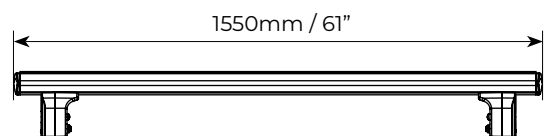

Professional Airdyn D

Art.	000131800000
Peso barre Roof bars weight	3x 8kg / 17.6lb
Portata max Max load	max 150kg/331lb
Serratura antifurto Anti-theft system	Optional kit 000084800000
L x W x H : 173,5x15x11,7cm / 68.3x6x4.6"	8,8kg / 19.4lb
L x W x H : 173,5x80x155cm / 68.3x31.5x61"	549kg / 1210.3lb
	Pz: 60
Ean-13	8003168050308