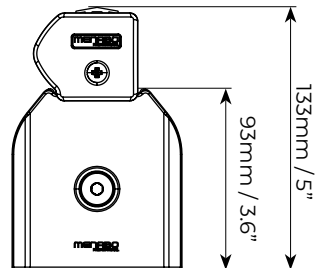

Professional Airdyn F

Art.	000132000000
3x	
Peso barre Roof bars weight	7,6kg / 16.7lb
Portata max Max load	max 150kg/331lb
Serratura antifurto Anti-theft system	Optional kit 000084800000
H	L x W x H : 173,5x15x11,7cm / 68.3x6x4.6"
	8,7kg / 19.7lb
H	L x W x H : 173,5x80x155cm / 68.3x31.5x61"
	543kg / 1197lb
	Pz: 60
Ean-13	8003168050322