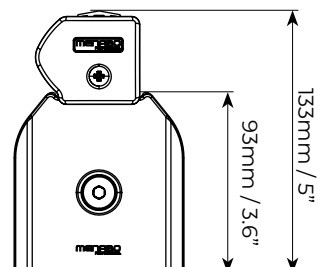

Professional Airdyn M

Art.	000135200000
	2x
Peso barre Roof bars weight	4,5kg / 10lb
Portata max Max load	max 100kg/220.5lb
Serratura antifurto Anti-theft system	Optional kit 000084800000
	L x W x H : 148,7x15x11,7cm / 58.5x6x4.6"
	5,4kg / 12lb
	L x W x H : 149x80x155cm / 58.6x31.5x61"
	345kg / 760.5lb
	Pz: 60
Ean-13	8003168050957