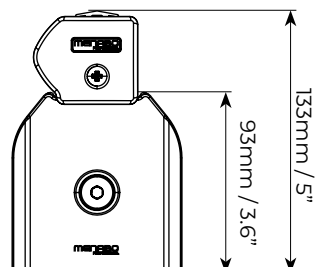

Professional Airdyn H

Art.	000134900000
3x	
Peso barre Roof bars weight	7,3kg / 16lb
Portata max Max load	max 150kg/331lb
Serratura antifurto Anti-theft system	Optional kit 000084800000
H	L x W x H : 148,7x15x11,7cm / 58.5x6x4.6"
	8,3kg / 18.3lb
H	L x W x H : 149x80x155cm / 58.6x31.5x61"
	519kg / 1144.2lb
	Pz: 60
Ean-13	8003168050919