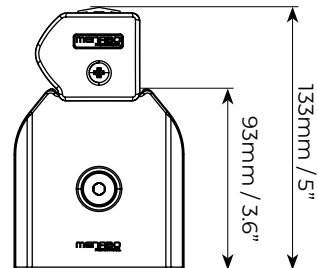

Professional Airdyn I

Art.	000135000000
	2x
Peso barre Roof bars weight	4,7kg / 10.3lb
Portata max Max load	max 100kg/220.5lb
Serratura antifurto Anti-theft system	Optional kit 000084800000
	L x W x H : 148,7x15x11,7cm / 58.5x6x4.6"
	5,6kg / 12.3lb
	L x W x H : 149x80x155cm / 58.6x31.5x61"
	357kg / 787lb
	Pz: 60
Ean-13	8003168050926