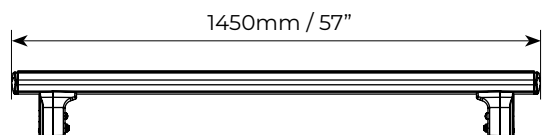

Professional Airdyn H

Art.	000134900000
3x	
Peso barre Roof bars weight	7,3kg / 16lb
Portata max Max load	max 150kg/331lb
Serratura antifurto Anti-theft system	Optional kit 000084800000
H	L x W x H : 148,7x15x11,7cm / 58.5x6x4.6"
	8,3kg / 18.3lb
H	L x W x H : 149x80x155cm / 58.6x31.5x61"
	519kg / 1144.2lb
	Pz: 60
Ean-13	8003168050919