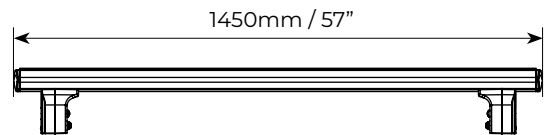

Professional Airdyn C

Art.	000131700000
Peso barre Roof bars weight	3x 7,6kg / 16.7lb
Portata max Max load	max 150kg/331lb
Serratura antifurto Anti-theft system	Optional kit 000084800000
L x W x H : 148,7x15x11,7cm / 58.5x6x4.6"	8,3kg / 18.3lb
L x W x H : 149x80x155cm / 58.6x31.5x61"	519kg / 1144.2lb
	Pz: 60
Ean-13	8003168050292