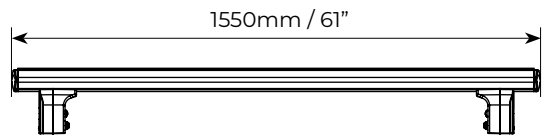

Professional Airdyn F

Art.	000132000000
3x	
Peso barre Roof bars weight	7,6kg / 16.7lb
Portata max Max load	max 150kg/331lb
Serratura antifurto Anti-theft system	Optional kit 000084800000
H	L x W x H : 173,5x15x11,7cm / 68.3x6x4.6"
	8,7kg / 19.7lb
H	L x W x H : 173,5x80x155cm / 68.3x31.5x61"
	543kg / 1197lb
	Pz: 60
Ean-13	8003168050322