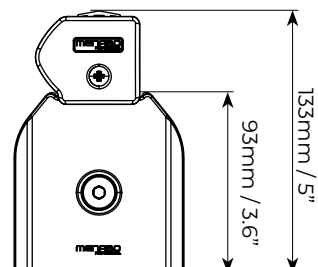

Professional Airdyn E

Art.	000131900000
Peso barre Roof bars weight	2x 4,9kg / 11lb
Portata max Max load	max 100kg/220.5lb
Serratura antifurto Anti-theft system	Optional kit 000084800000
L x W x H : 148,7x15x11,7cm / 58.5x6x4.6"	5,6kg / 12.3lb
L x W x H : 149x80x155cm / 58.6x31.5x61"	357kg / 787lb
	Pz: 60
Ean-13	8003168050315