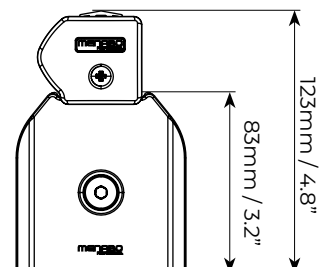

Professional Airdyn B

Art.	000131600000
3x	
Peso barre Roof bars weight	8kg / 17.6lb
Portata max Max load	max 150kg/331lb
Serratura antifurto Anti-theft system	Optional kit 000084800000
H	L x W x H : 173,5x15x11,7cm / 68.3x6x4.6"
	8,8kg / 19.4lb
H	L x W x H : 173,5x80x155cm / 68.3x31.5x61"
	549kg / 1210.3lb
	Pz: 60
Ean-13	8003168050285