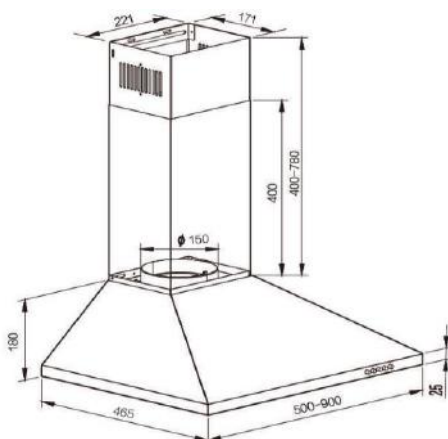

# Appliance Data Sheet

<b>Product Type</b>	<b>Cooker Hood</b>
<b>Product Code</b>	<b>UBSCH60SS</b>
	<b>Product Description</b>
	60cm Stainless Steel Chimney Hood
	

## Features / Specification

Barcode	8422248615303
Colour	Silver
Hood Width	600mm
Fan Speeds	3
Extraction Rate (EU66)	345m <sup>3</sup> /h
Lights	2 x 2W E14 LED Lamps
Grease Filter	2 x Aluminium Filters
Controls	Push Buttons
Noise Level	63 dB (A)
Carbon Filters	2 x SCF2
Air Outlet Diameter	150mm
Motor Rating	220-240V - 50Hz - 65W
Maximum Load	69 Watt
Appliance Height	Min 580mm / Max 960mm
Chimney Dimensions	400mm + 400mm x 221mm x 171mm

## Dimensions & Technical Information

Product Dimensions width x depth x height	600 x 465 x Min 580mm/Max 960mm
Packed Dimensions width x depth x height	650 x 245 x 520mm
Product Weight (kg)	8.5 kg Packed / 7kg Unpacked