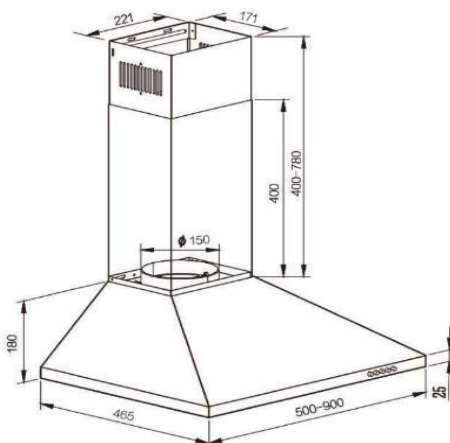

# Appliance Data Sheet

<b>Product Type</b>	<b>Cooker Hood</b>
<b>Product Code</b>	<b>UBSCH60BK</b>
	<b>Product Description</b>
	60cm Black Chimney Hood
	

## Features / Specification

Barcode	8422248615310
Colour	Black
Hood Width	600mm
Fan Speeds	3
Extraction Rate (EU66)	345m <sup>3</sup> /h
Lights	2 x 2W E14 LED Lamps
Grease Filter	2 x Aluminium Filters
Controls	Push Buttons
Noise Level	63 dB (A)
Carbon Filters	2 x SCF2
Air Outlet Diameter	150mm
Motor Rating	220-240V - 50Hz - 65W
Maximum Load	69 Watt
Appliance Height	Min 580mm / Max 960mm
Chimney Dimensions	400mm + 400mm x 221mm x 171mm

## Dimensions & Technical Information

Product Dimensions width x depth x height	600 x 465 x Min 580mm/Max 960mm
Packed Dimensions width x depth x height	650 x 245 x 520mm
Product Weight (kg)	8.5 kg Packed / 7kg Unpacked