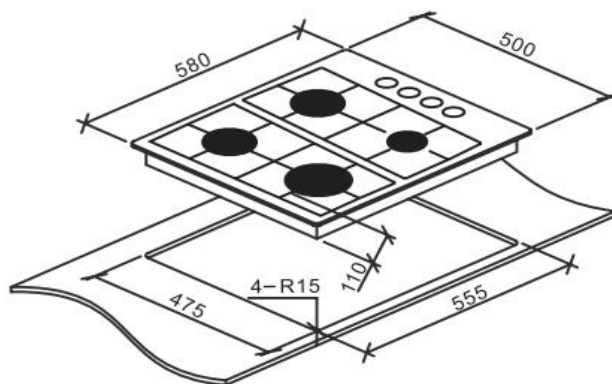

Appliance Data Sheet

Product Type	Gas Hob
Product Code	UBGHFFJ60.1
	Product Description
	60cm Gas Hob

Features / Specification

Barcode	8422248613460
Colour	Stainless Steel
No of Burners	4
Pan Stand Material	Enamelled
Flame Failure Device	Yes
Indicator Light	No
Auto Ignition	Yes
LPG Kit Supplied	Yes
Toughened Safety Glass	N/A

Dimensions & Technical Information

Overall Dimensions:

Width: 580mm Depth: 500mm

Cut-out Dimensions

Width: 555mm Depth: 475mm

Product Dimensions width x depth x height	500 x 580 x 110mm
Packed Dimensions width x depth x height	550 x 630 x 130mm
Product Weight (kg)	10.5 Packed / 9.5kg Unpacked
Cut Out Dimension	555 x 475mm