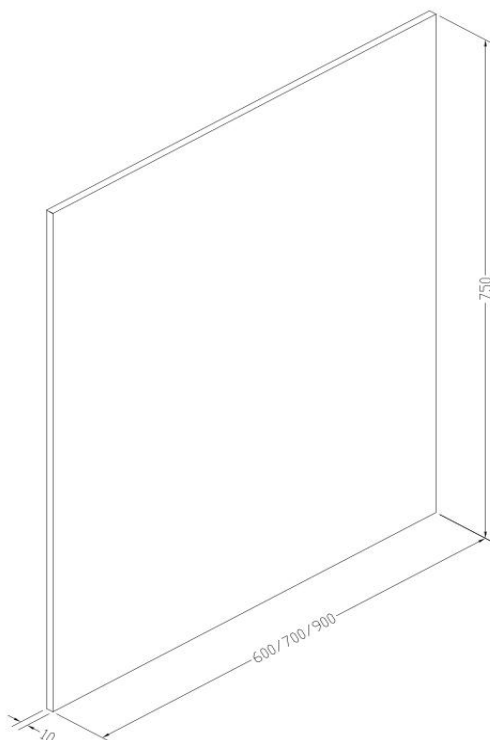

## Appliance Data Sheet

<b>Product Type</b>	<b>Splash Back</b>
<b>Product Code</b>	<b>SB60</b>
	<b>Product Description</b>
	60cm Stainless Steel Splashback

### Features / Specification

Barcode	8422248029346
Colour	Silver
Material	Stainless Steel
Fixing Method	Silicone

### Dimensions & Technical Information

Product Dimensions width x depth x height	600 x 10 x 750
Packed Dimensions width x depth x height	700 x 60 x 800
Product Weight (kg)	4.5kg Packed 3.4kg Unpacked